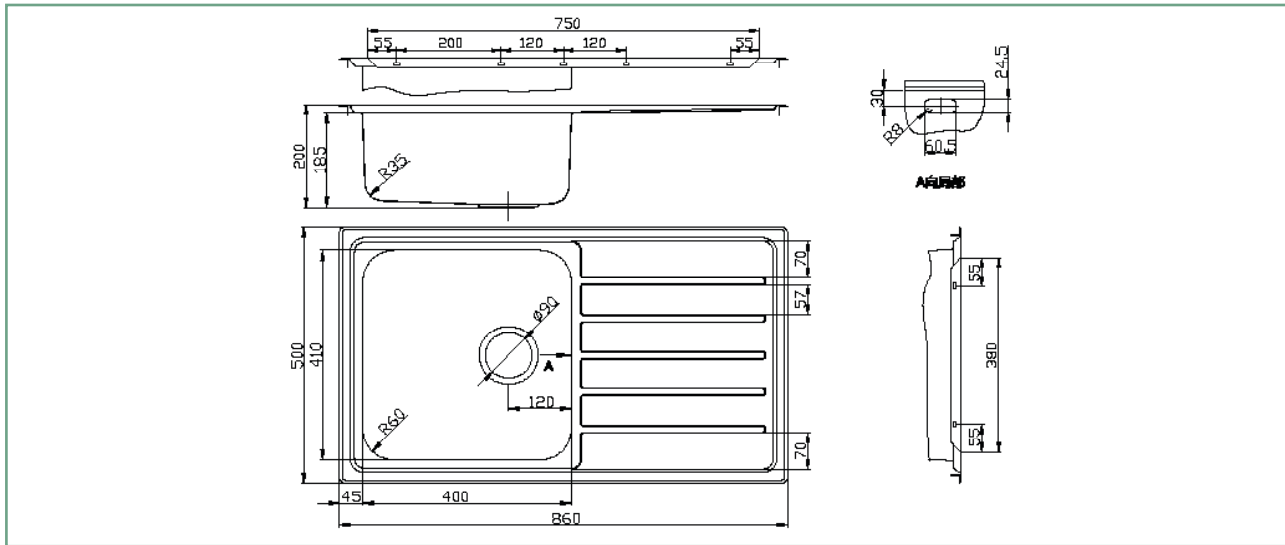

UBD40.41 URBAN SINGLE BOWL WITH DRAINER

The Urban Series from Mercer offers large stainless steel bowls with a Mercer quality silk finish.

The UBD40.41 comes standard with a plate style designer overflow and premium basket waste.

With a level area for your tap on the drainer, the Urban series is the perfect stainless sink for your kitchen.

SPECIFICATIONS

Code: 40.41

Type: Single Bowl & Drainer

Bowl size: 350x 410 x 200mm

Overall size: 860 x 500 x 200mm

Material: 0.8mm 304 Grade Stainless steel

Finish: Silk

Installation: Top mount, undermount, weld in

15l/min overflow - Plate style designer overflow

Laser edge

Reversible

60mm corner radius

ASSOCIATED PRODUCTS