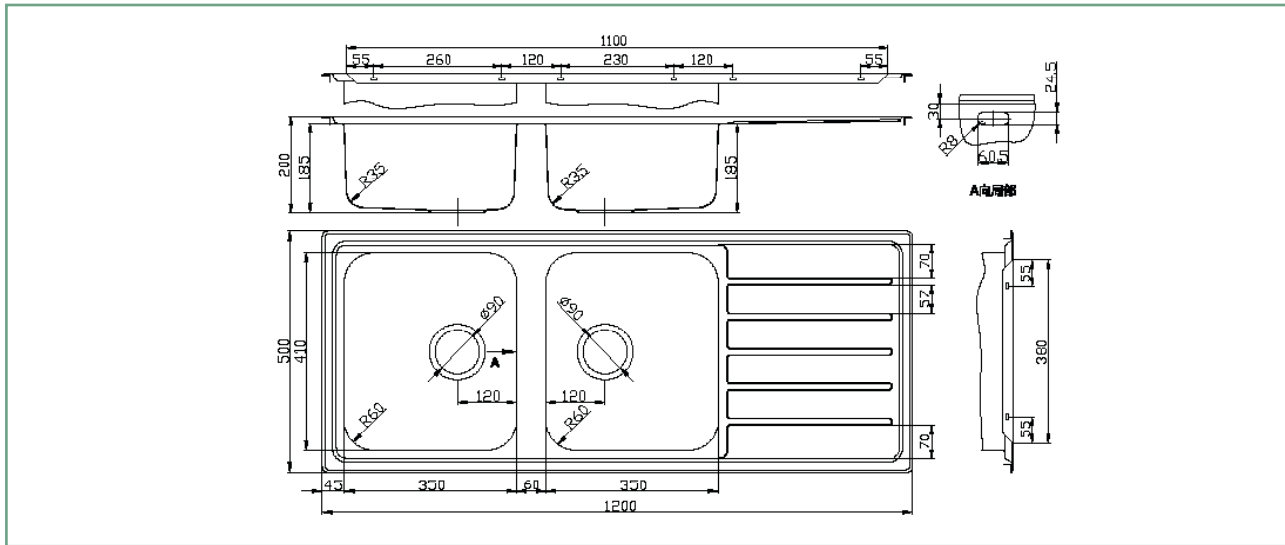

## UBD3535.41 DOUBLE BOWL WITH DRAINER

The Urban Series from Mercer offers large stainless steel bowls with a Mercer quality silk finish.

The UBD3535.41 comes standard with a plate style designer overflow and premium basket waste. The double bowl and drainer is reversible and has an easy clean unobtrusive laser edge.

### SPECIFICATIONS

**Code:** UBD3535.41

**Type:** Double Bowl with Drainer

**Bowl size:** 350 x 410 x 200mm + 350 x 410 x 200mm with 60mm bridge

**Overall size:** 1200 x 500 x 200mm

**Material:** 0.8mm 304 Grade Stainless steel

**Finish:** Silk

**Installation:** Top mount, undermount, weld in

15l/min overflow - Plate style designer overflow

Laser edge

Reversible

60mm corner radius