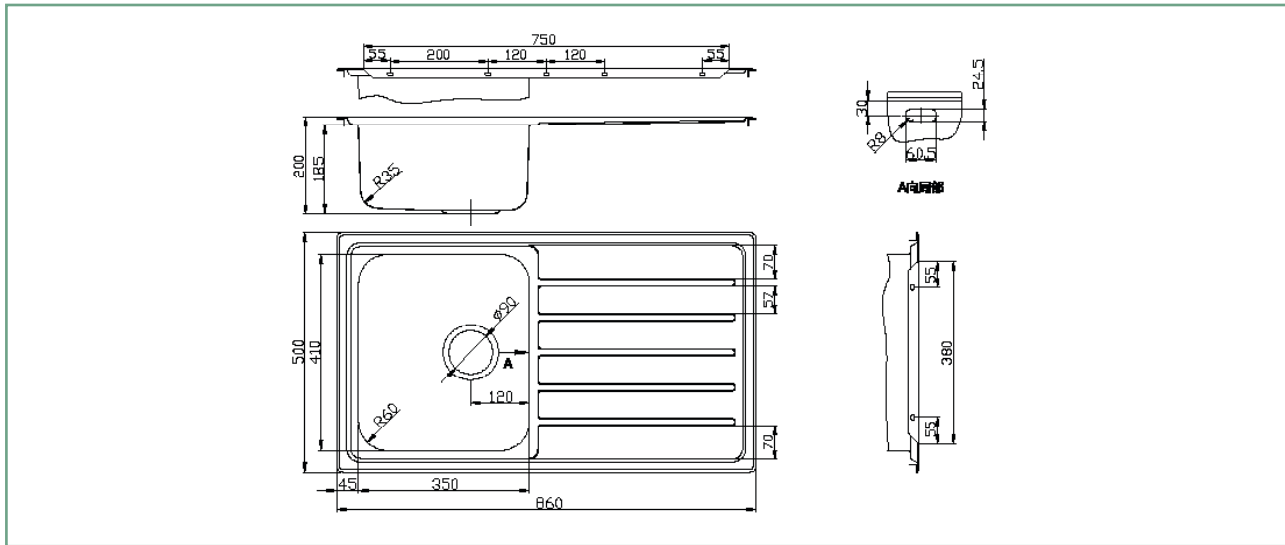

## UBD35.41 URBAN SINGLE BOWL WITH DRAINER

The Urban Series from Mercer offers large stainless steel bowls with a Mercer quality silk finish.

The UBD35.41 comes standard with a plate style designer overflow and premium basket waste.

### SPECIFICATIONS

**Code:** UBD35.41

**Type:** Single Bowl & Drainer

**Bowl size:** 350 x 410 x 200mm

**Overall size:** 860 x 500 x 200mm

**Material:** 0.8mm 304 Grade Stainless steel

**Finish:** Silk

**Installation:** Top mount, undermount, weld in

15l/min overflow - Plate style designer overflow

Laser edge

Reversible

60mm corner radius