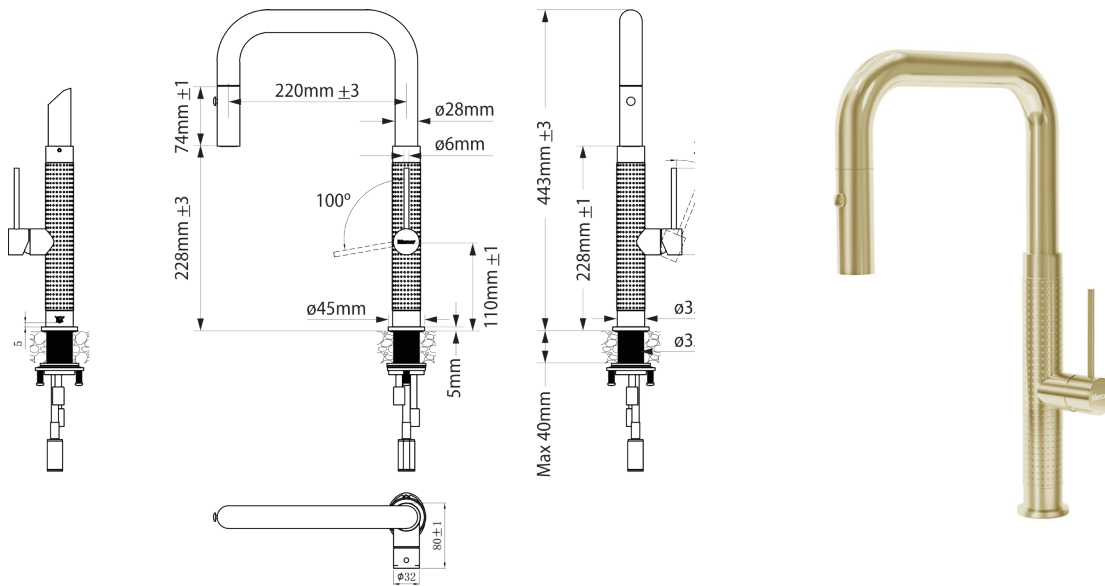

A sleek, stylish, gooseneck mixer. The elegant cylindrical form reflects modern design trends and is manufactured to the highest quality standards.

The Mercer AM067 is made from a robust stainless steel providing a stable and hygienic surface.

SPECIFICATIONS

Code: AM067

Type: Pullout

Max Pressure: 500 kPa (5 bar)

Min Pressure: 50 kPa (.5 bar)

Flow Rate: TBA

Material: Stainless steel

Finish: Brushed

WELS star rating: TBA

Installation: Mains Pressure Only

FEATURES

Textured Body

Kerox ceramic cartridge 25mm

360° swivel spout

100° lever movement both ways

Anti lime scale aerator

Cut out Ø35mm

Fits up to 40mm thick bench

5-year warranty (2-years on cartridge)

Associated Products

Textured Lotion Dispenser
- Brass AL055

Folding Mat - Brass
AR059

Colander - Brass
AC405

Draining Tray - Brass
AT027