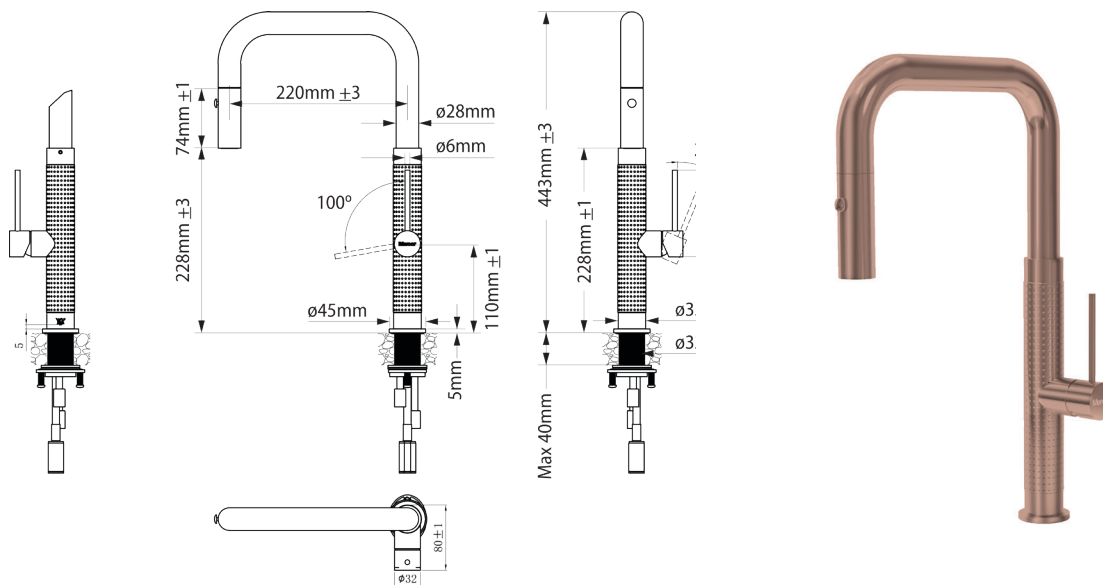

A sleek, stylish, gooseneck mixer. The elegant cylindrical form reflects modern design trends and is manufactured to the highest quality standards.

The Mercer AM065 is made from a robust stainless steel providing a stable and hygienic surface.

SPECIFICATIONS

Code: AM065

Type: Pullout

Max Pressure: 500 kPa (5 bar)

Min Pressure: 50 kPa (.5 bar)

Flow Rate: TBA

Material: Stainless steel

Finish: Brushed

WELS star rating: TBA

Installation: Mains Pressure Only

FEATURES

Textured Body

Kerox ceramic cartridge 25mm

360° swivel spout

100° Lever movement forward

Anti lime scale aerator

Cut out Ø35mm

Fits up to 40mm thick bench

5-year warranty (2-years on cartridge)

Associated Products

Textured Lotion Dispenser
- Copper AL057

Folding Mat - Copper
AR057

Colander - Copper
AC403

Draining Tray - Copper
AT025