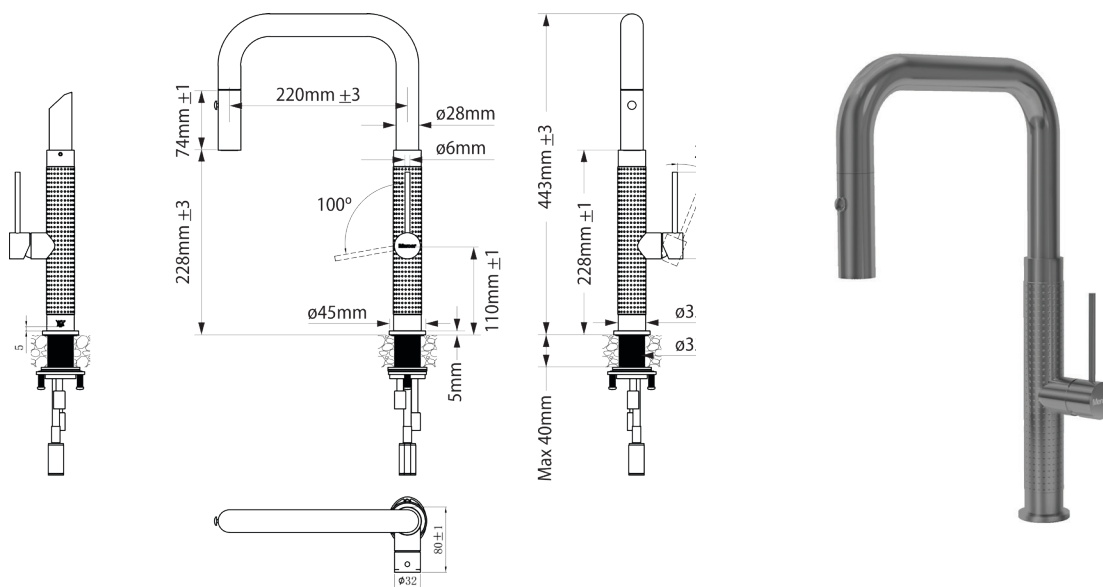

A sleek, stylish, gooseneck mixer. The elegant cylindrical form reflects modern design trends and is manufactured to the highest quality standards.

The Mercer AM063 is made from a robust stainless steel providing a stable and hygienic surface.

SPECIFICATIONS

Code: AM063

Type: Pullout

Max Pressure: 500 kPa (5 bar)

Min Pressure: 50 kPa (.5 bar)

Flow Rate: TBA

Material: Stainless steel

Finish: Brushed

WELS star rating: TBA

Installation: Mains Pressure Only

FEATURES

Textured Body

Kerox ceramic cartridge 25mm

360° swivel spout

100° Lever movement forward

Anti lime scale aerator

Cut out Ø35mm

Fits up to 40mm thick bench

5-year warranty (2-years on cartridge)

Associated Products

Textured Lotion Dispenser -
Gunmetal AL053

Folding Mat - Gunmetal
AR055

Colander - Gunmetal
AC401

Draining Tray - Gunmetal
AT023