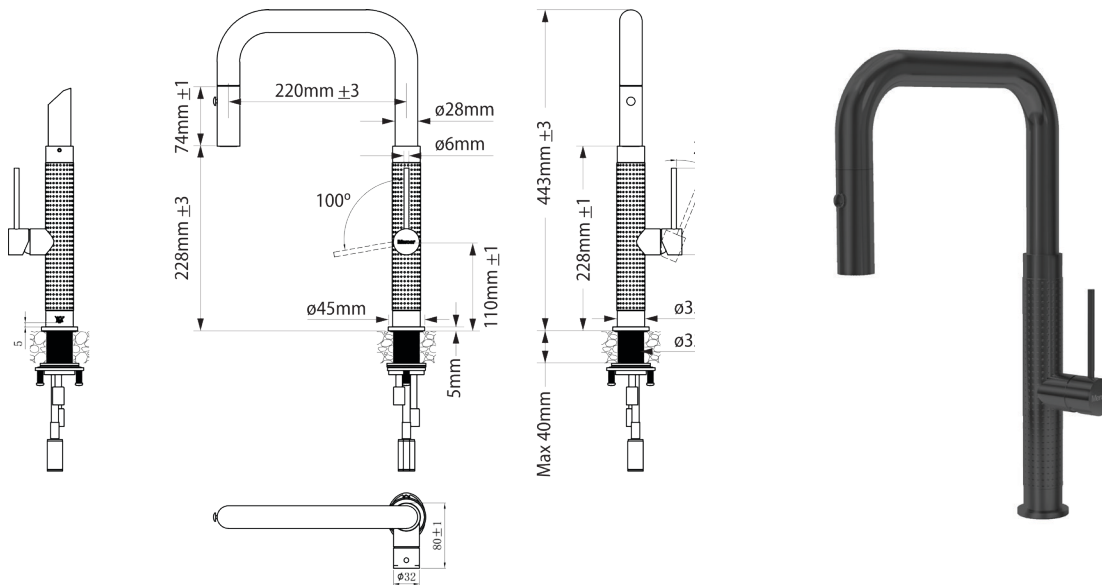

A sleek, stylish, gooseneck mixer. The elegant cylindrical form reflects modern design trends and is manufactured to the highest quality standards.

The Mercer AM062 is made from a robust stainless steel providing a stable and hygienic surface.

SPECIFICATIONS

Code: AM062
Type: Pullout
Max Pressure: 500 kPa (5 bar)
Min Pressure: 50 kPa (.5 bar)
Flow Rate: TBA
Material: Stainless steel
Finish: Brushed
WELS star rating: TBA
Installation: Mains Pressure Only

FEATURES

Textured Body
Kerox ceramic cartridge 25mm
360° swivel spout
100° Lever movement forward
Anti lime scale aerator
Cut out Ø35mm
Fits up to 40mm thick bench
5-year warranty (2-years on cartridge)