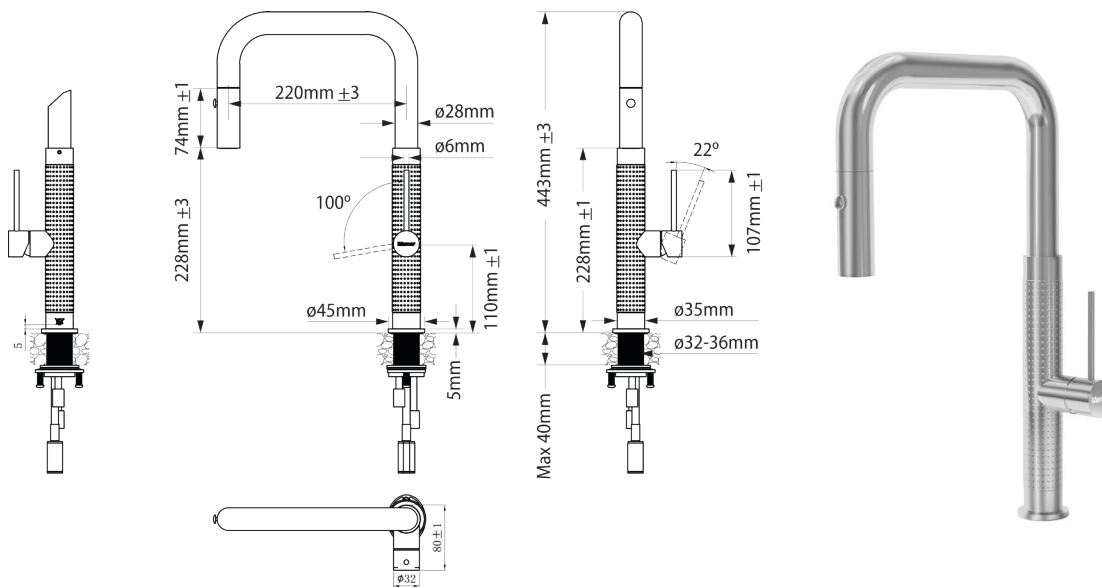

A sleek, stylish, gooseneck mixer. The elegant cylindrical form reflects modern design trends and is manufactured to the highest quality standards.

The Mercer AM061 is made from a robust stainless steel providing a stable and hygienic surface.

SPECIFICATIONS

Code: AM061
Type: Pullout
Max Pressure: 500 kPa (5 bar)
Min Pressure: 50 kPa (.5 bar)
Flow Rate: TBA
Material: Stainless steel
Finish: Brushed
WELS star rating: TBA
Installation: Mains Pressure Only

FEATURES

Textured Body
Kerox ceramic cartridge 25mm
360° swivel spout
100° Lever movement forward
Anti lime scale aerator
Cut out Ø35mm
Fits up to 40mm thick bench
5-year warranty (2-years on cartridge)