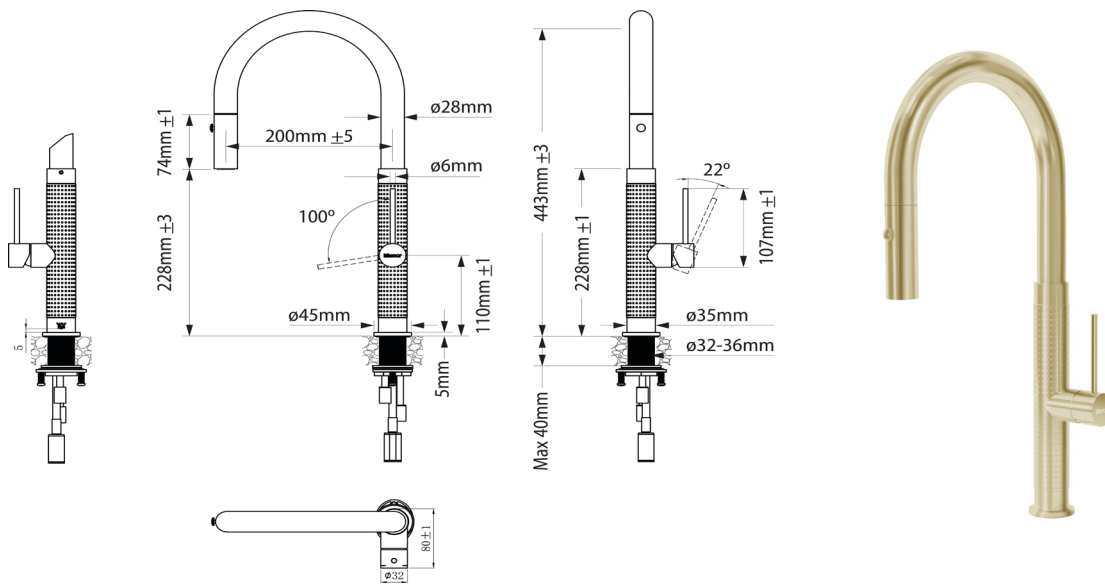

A sleek, stylish, gooseneck mixer. The elegant cylindrical form reflects modern design trends and is manufactured to the highest quality standards.

The Mercer AM077 is made from a robust stainless steel providing a stable and hygienic surface.

SPECIFICATIONS

Code: AM077

Type: Pullout

Max Pressure: 500 kPa (5 bar)

Min Pressure: 50 kPa (.5 bar)

Flow Rate: TBA

Material: Stainless steel

Finish: Brushed

WELS star rating: TBA

Installation: Mains Pressure Only

FEATURES

Textured Body

Kerox ceramic cartridge 25mm

360° swivel spout

100° Lever movement forward

Anti lime scale aerator

Cut out Ø35mm

Fits up to 40mm thick bench

5-year warranty (2-years on cartridge)

Associated Products

Textured Lotion Dispenser
- Brass AL055

Folding Mat - Brass
AR059

Colander - Brass
AC405

Draining Tray - Brass
AT027