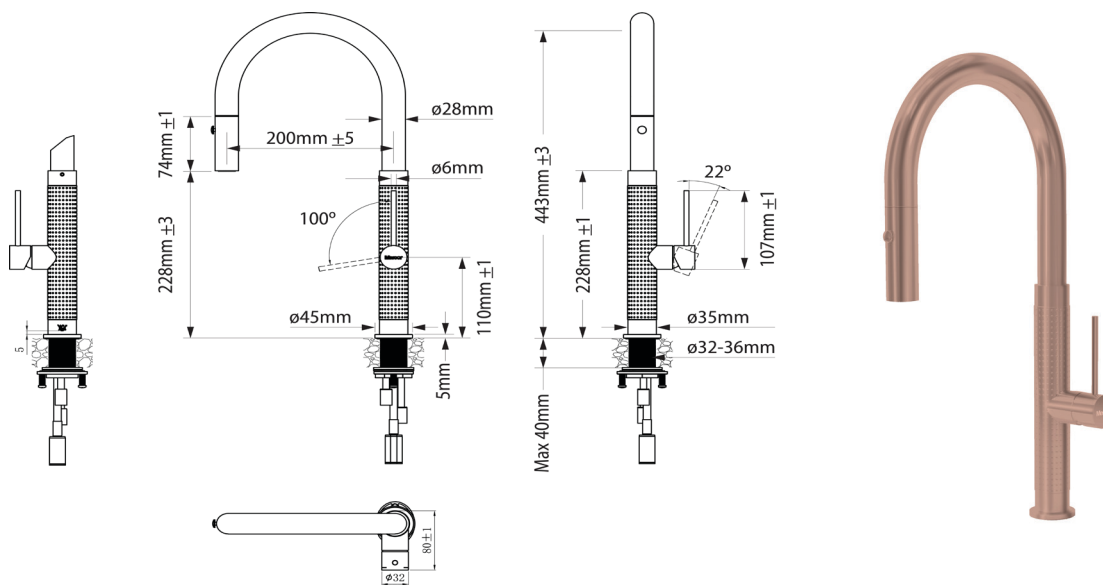

A sleek, stylish, gooseneck mixer. The elegant cylindrical form reflects modern design trends and is manufactured to the highest quality standards.

The Mercer AM075 is made from a robust stainless steel providing a stable and hygienic surface.

SPECIFICATIONS

Code: AM075

Type: Pullout

Max Pressure: 500 kPa (5 bar)

Min Pressure: 50 kPa (.5 bar)

Flow Rate: TBA

Material: Stainless steel

Finish: Brushed

WELS star rating: TBA

Installation: Mains Pressure Only

FEATURES

Textured Body

Kerox ceramic cartridge 25mm

360° swivel spout

100° Lever movement forward

Anti lime scale aerator

Cut out Ø35mm

Fits up to 40mm thick bench

5-year warranty (2-years on cartridge)

Associated Products

Textured Lotion Dispenser
- Copper AL057

Folding Mat - Copper
AR057

Colander - Copper
AC403

Draining Tray - Copper
AT025