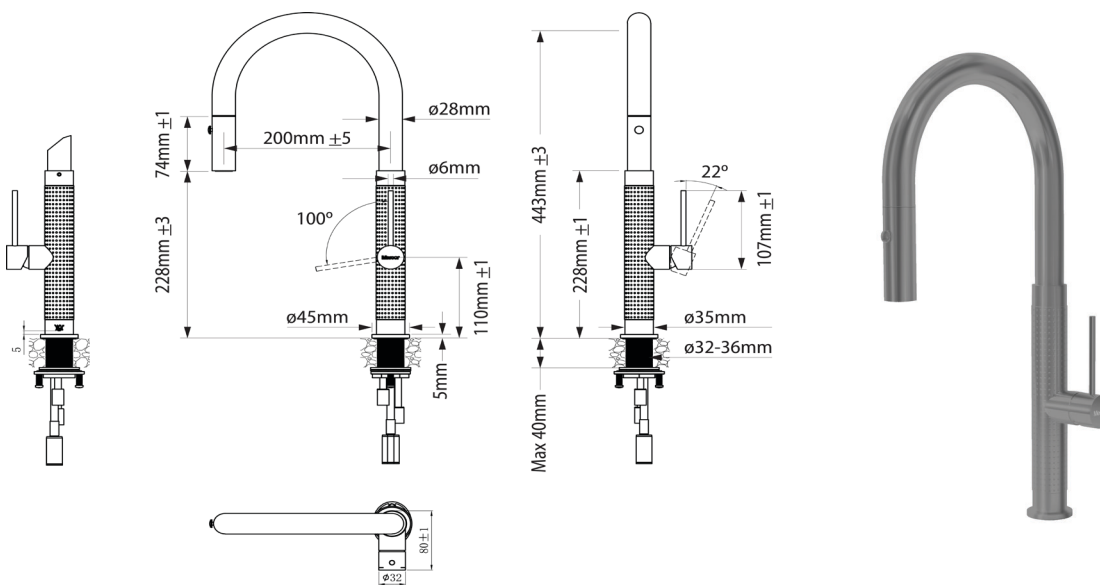

A sleek, stylish, gooseneck mixer. The elegant cylindrical form reflects modern design trends and is manufactured to the highest quality standards.

The Mercer AM073 is made from a robust stainless steel providing a stable and hygienic surface.

### SPECIFICATIONS

**Code:** AM073

**Type:** Pullout

**Max Pressure:** 500 kPa (5 bar)

**Min Pressure:** 50 kPa (,5 bar)

**Flow Rate:** TBA

**Material:** Stainless steel

**Finish:** Brushed

**WELS star rating:** TBA

**Installation:** Mains Pressure Only

### FEATURES

Textured Body

Kerox ceramic cartridge 25mm

360° swivel spout

100° Lever movement forward

Anti lime scale aerator

Cut out Ø35mm

Fits up to 40mm thick bench