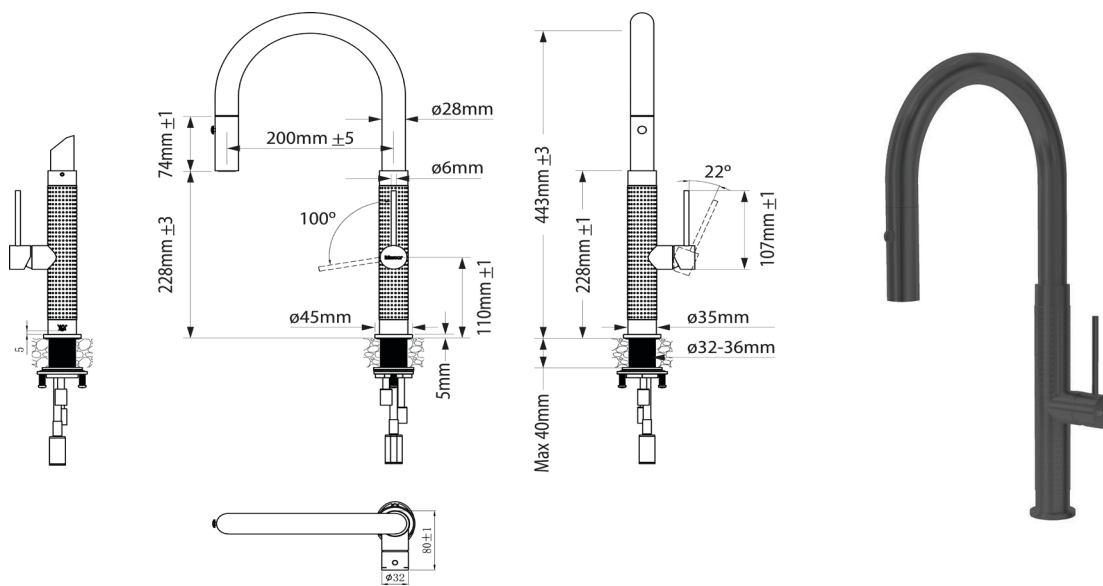

A sleek, stylish, gooseneck mixer. The elegant cylindrical form reflects modern design trends and is manufactured to the highest quality standards.

The Mercer AM072 is made from a robust stainless steel providing a stable and hygienic surface.

SPECIFICATIONS

Code: AM072
Type: Pullout
Max Pressure: 500 kPa (5 bar)
Min Pressure: 50 kPa (5 bar)
Flow Rate: TBA
Material: Stainless steel
Finish: Brushed
WELS star rating: TBA
Installation: Mains Pressure Only

FEATURES

Textured Body
Kerox ceramic cartridge 25mm
360° swivel spout
100° Lever movement forward
Anti lime scale aerator
Cut out Ø35mm
Fits up to 40mm thick bench
5-year warranty (2-years on cartridge)