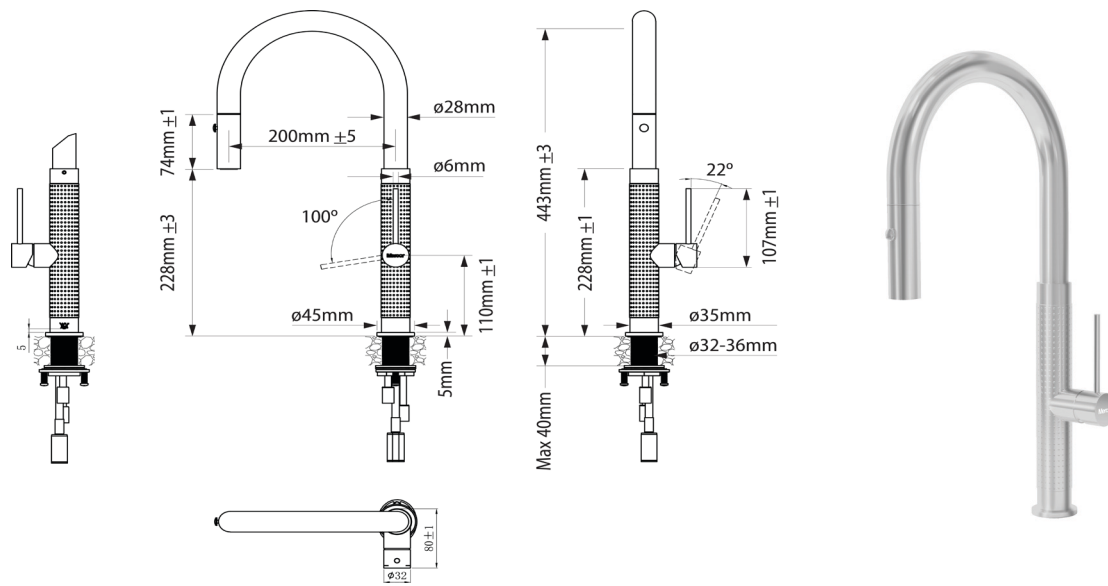

A sleek, stylish, gooseneck mixer. The elegant cylindrical form reflects modern design trends and is manufactured to the highest quality standards.

The Mercer AM071 is made from a robust stainless steel providing a stable and hygienic surface.

SPECIFICATIONS

Code: AM071

Type: Pullout

Max Pressure: 500 kPa (5 bar)

Min Pressure: 50 kPa (.5 bar)

Flow Rate: TBA

Material: Stainless steel

Finish: Brushed

WELS star rating: TBA

Installation: Mains Pressure Only

FEATURES

Textured Body

Kerox ceramic cartridge 25mm

360° swivel spout

100° Lever movement forward

Anti lime scale aerator

Cut out Ø35mm

Fits up to 40mm thick bench

5-year warranty (2-years on cartridge)

Associated Products

Textured Lotion Dispenser -
Stainless AL051

Folding Mat - Stainless
AR053

Colander - Stainless
AC401

Draining Tray - Stainless
AT021