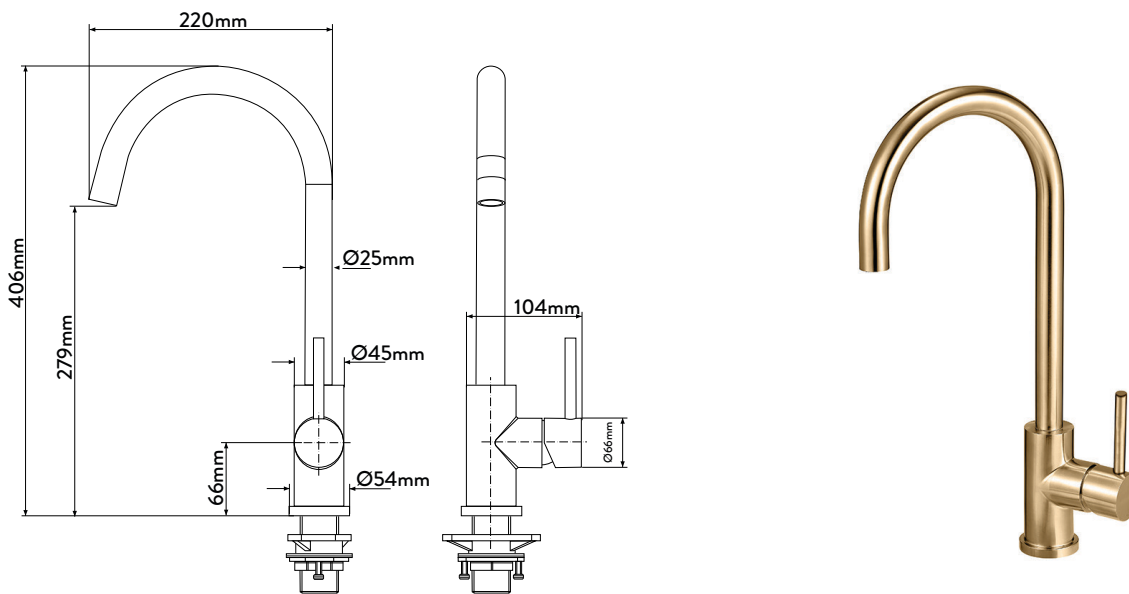

A sleek, stylish, gooseneck mixer. The elegant cylindrical form reflects modern design trends and is manufactured to the highest quality standards.

The Mercer AM027 is made from a robust stainless steel providing a stable and hygienic surface.

SPECIFICATIONS

Code: AM027

Type: Single control

Max Pressure: 500 kPa (5 bar)

Min Pressure: 50 kPa (.5 bar)

Flow Rate: 6.0 l/min

Material: Stainless steel

Finish: Brushed

WELS star rating: 5

Installation: Mains Pressure Only

FEATURES

Kerox ceramic cartridge

360° swivel spout

45° Lever movement both ways

Anti lime scale aerator

Cut out Ø35mm

Fits up to 40mm thick bench

5-year warranty (2-years on cartridge)

Associated Products

Lotion Dispenser - Brass
AL045

Folding Mat - Brass
AR059

Colander - Brass
AC405

Draining Tray - Brass
AT027

Waste Kit (No overflow)
- Brass AW427