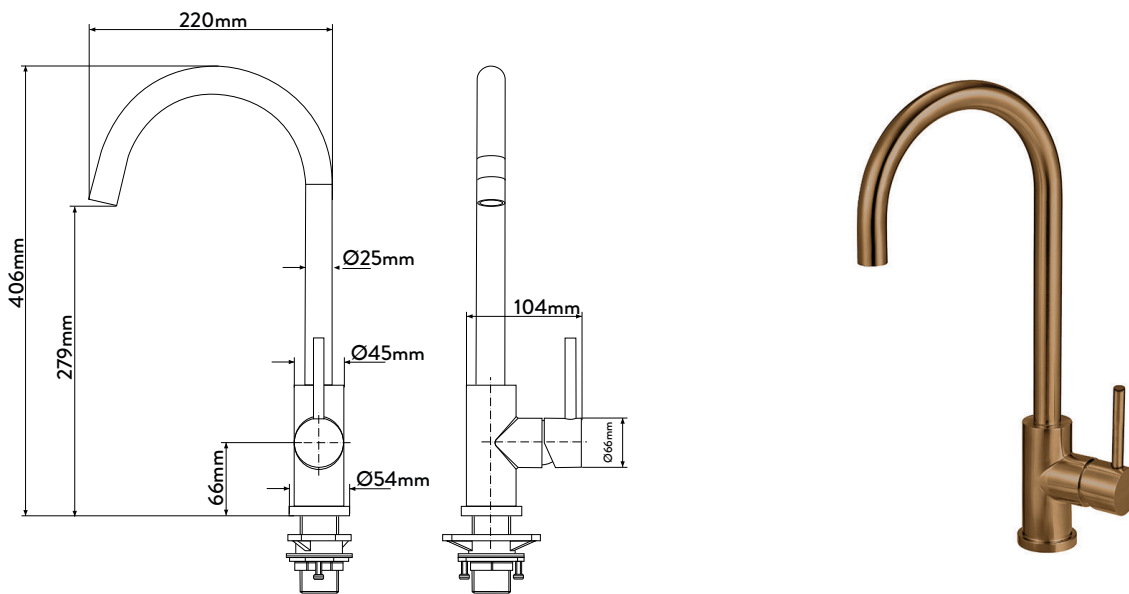

A sleek, stylish, gooseneck mixer. The elegant cylindrical form reflects modern design trends and is manufactured to the highest quality standards.

The Mercer AM025 is made from a robust stainless steel providing a stable and hygienic surface.

### SPECIFICATIONS

<b>Code:</b> AM025
<b>Type:</b> Single control
<b>Max Pressure:</b> 500 kPa (5 bar)
<b>Min Pressure:</b> 50 kPa (.5 bar)
<b>Flow Rate:</b> 6.0 l/min
<b>Material:</b> Stainless steel
<b>Finish:</b> Brushed
<b>WELS star rating:</b> 5
<b>Installation:</b> Mains Pressure Only

### FEATURES

Kerox ceramic cartridge
360° swivel spout
45° Lever movement both ways
Anti lime scale aerator
Cut out Ø35mm
Fits up to 40mm thick bench
5-year warranty (2-years on cartridge)