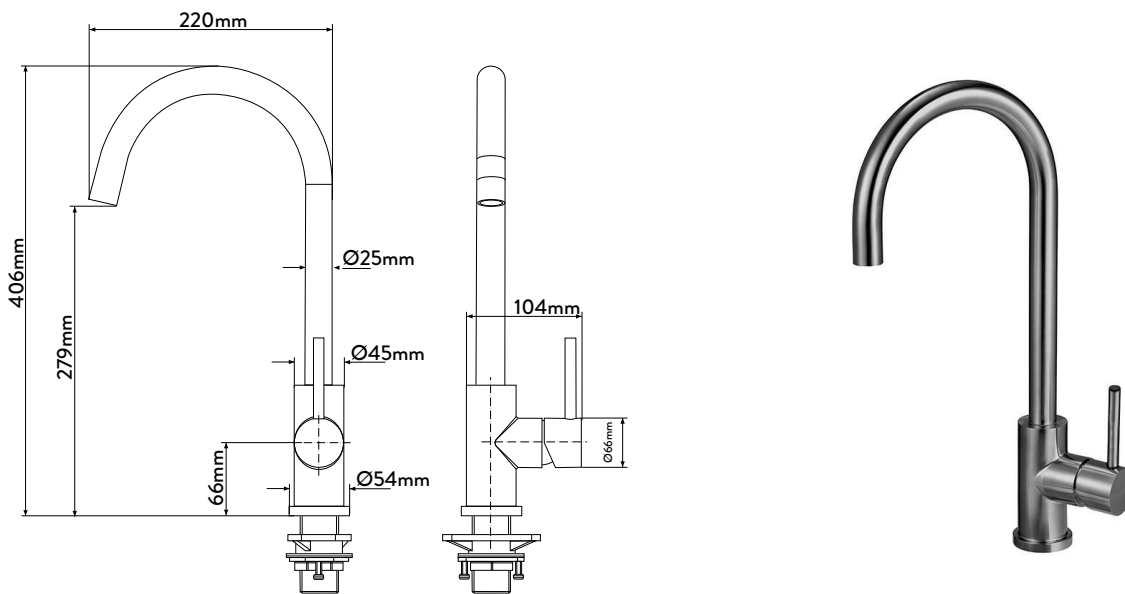

A sleek, stylish, gooseneck mixer. The elegant cylindrical form reflects modern design trends and is manufactured to the highest quality standards.

The Mercer AM023 is made from a robust stainless steel providing a stable and hygienic surface.

### SPECIFICATIONS

<b>Code:</b> AM023
<b>Type:</b> Single control
<b>Max Pressure:</b> 500 kPa (5 bar)
<b>Min Pressure:</b> 50 kPa (.5 bar)
<b>Flow Rate:</b> 6.0 l/min
<b>Material:</b> Stainless steel
<b>Finish:</b> Brushed
<b>WELS star rating:</b> 5
<b>Installation:</b> Mains Pressure Only

### FEATURES

Kerox ceramic cartridge
360° swivel spout
45° Lever movement both ways
Anti lime scale aerator
Cut out Ø35mm
Fits up to 40mm thick bench
5-year warranty (2-years on cartridge)