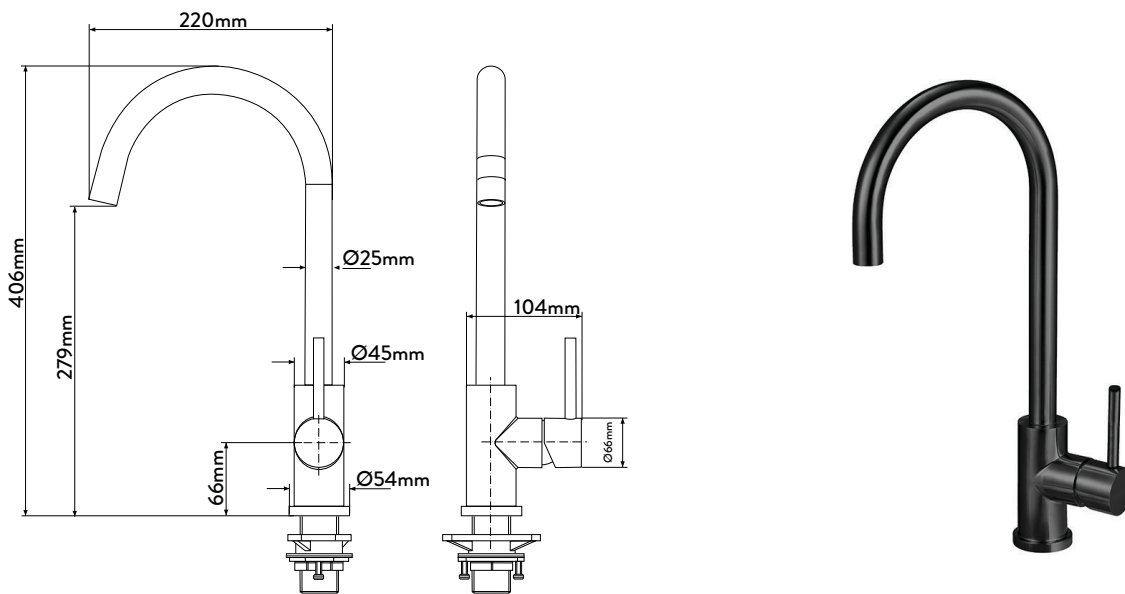

A sleek, stylish, gooseneck mixer. The elegant cylindrical form reflects modern design trends and is manufactured to the highest quality standards.

The Mercer AM022 is made from a robust stainless steel providing a stable and hygienic surface.

SPECIFICATIONS

Code: AM022
Type: Single control
Max Pressure: 500 kPa (5 bar)
Min Pressure: 50 kPa (.5 bar)
Flow Rate: 6.0 l/min
Material: Stainless steel
Finish: Brushed
WELS star rating: 5

FEATURES

Kerox ceramic cartridge
360° swivel spout
45° Lever movement both ways
Anti lime scale aerator
Cut out Ø35mm
Fits up to 40mm thick bench
5-year warranty (2-years on cartridge)