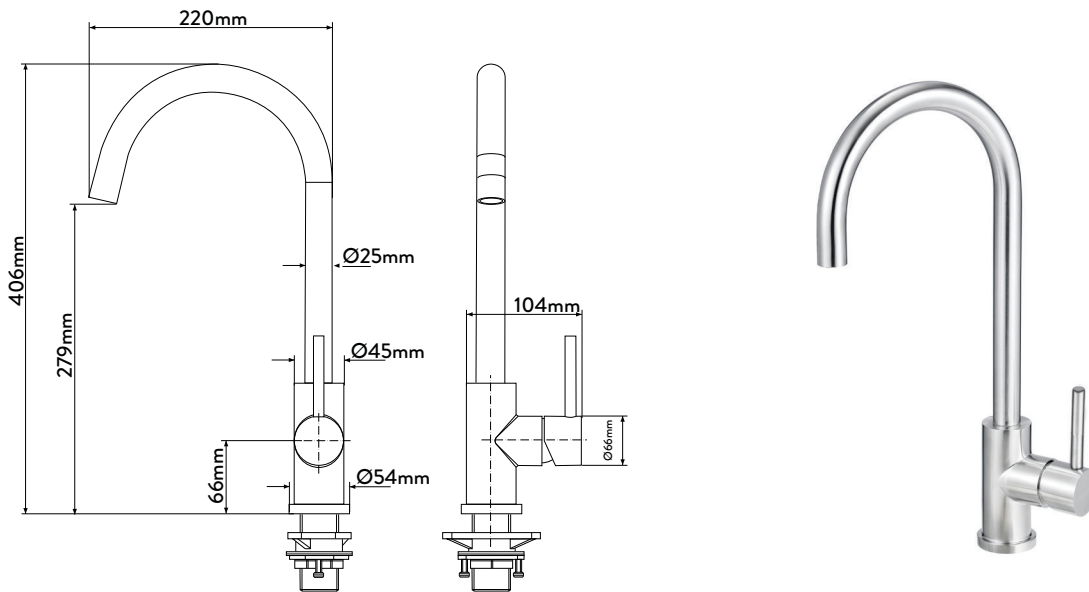

A sleek, stylish, gooseneck mixer. The elegant cylindrical form reflects modern design trends and is manufactured to the highest quality standards.

The Mercer AM021 is made from a robust stainless steel providing a stable and hygienic surface.

### SPECIFICATIONS

<b>Code:</b> AM021
<b>Type:</b> Single control
<b>Max Pressure:</b> 500 kPa (5 bar)
<b>Min Pressure:</b> 50 kPa (.5 bar)
<b>Flow Rate:</b> 6.0 l/min
<b>Material:</b> Stainless steel
<b>Finish:</b> Brushed
<b>WELS star rating:</b> 5
<b>Installation:</b> Mains Pressure Only

### FEATURES

Kerox ceramic cartridge
360° swivel spout
45° Lever movement both ways
Anti lime scale aerator
Cut out Ø35mm
Fits up to 40mm thick bench
5-year warranty (2-years on cartridge)