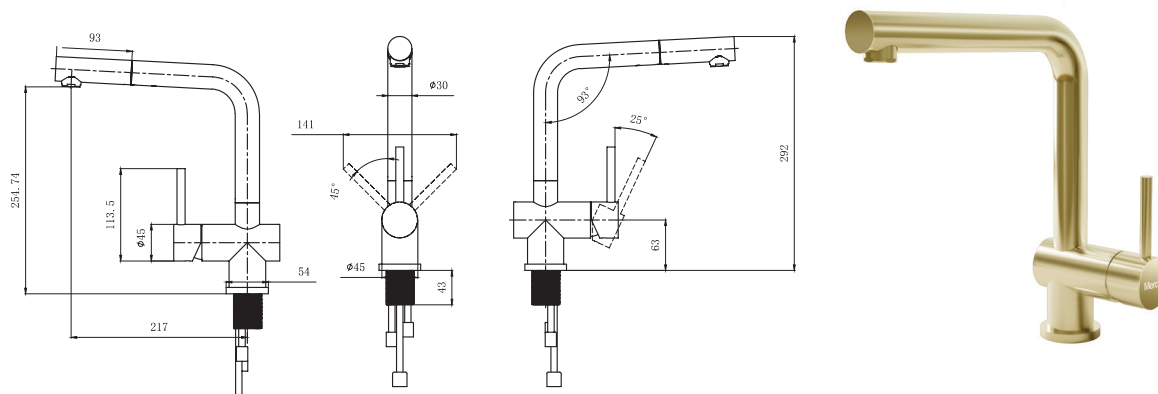

A sleek, stylish, L-Shape mixer. The elegant cylindrical form reflects modern design trends and is manufactured to the highest quality standards.

The Mercer AM047 is made from a robust stainless steel providing a stable and hygienic surface.

SPECIFICATIONS

Code: AM047

Type: Pullout

Max Pressure: 500 kPa (5 bar)

Min Pressure: 50 kPa (.5 bar)

Flow Rate: 5.0 l/min

Material: Stainless steel

Finish: Brushed

WELS star rating: 6

Installation: Mains Pressure Only

FEATURES

Kerox ceramic cartridge 35mm

360° swivel spout

45° lever movement both ways

Anti lime scale aerator

Cut out Ø35mm

Fits up to 40mm thick bench

5-year warranty (2-years on cartridge)

Associated Products

Lotion Dispenser - Brass
AL045

Folding Mat - Brass
AR059

Colander - Brass
AC405

Draining Tray - Brass
AT027

Waste Kit (No overflow)
- Brass AW427