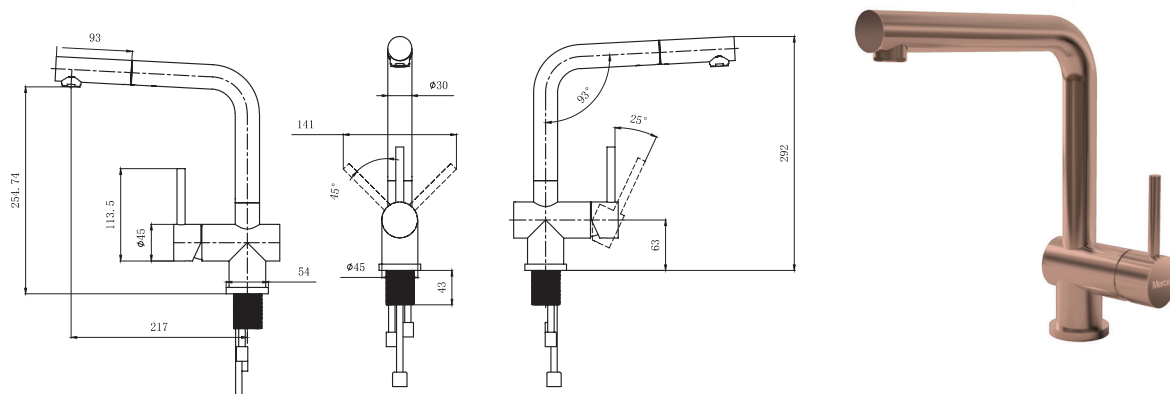

A sleek, stylish, L-Shape mixer. The elegant cylindrical form reflects modern design trends and is manufactured to the highest quality standards.

The Mercer AM045 is made from a robust stainless steel providing a stable and hygienic surface.

### SPECIFICATIONS

**Code:** AM045

**Type:** Pullout

**Max Pressure:** 500 kPa (5 bar)

**Min Pressure:** 50 kPa (.5 bar)

**Flow Rate:** 5.0 l/min

**Material:** Stainless steel

**Finish:** Brushed

**WELS star rating:** 6

**Installation:** Mains Pressure Only

### FEATURES

Kerox ceramic cartridge 35mm

360° swivel spout

45° lever movement both ways

Anti lime scale aerator

Cut out Ø35mm

Fits up to 40mm thick bench

5-year warranty (2-years on cartridge)