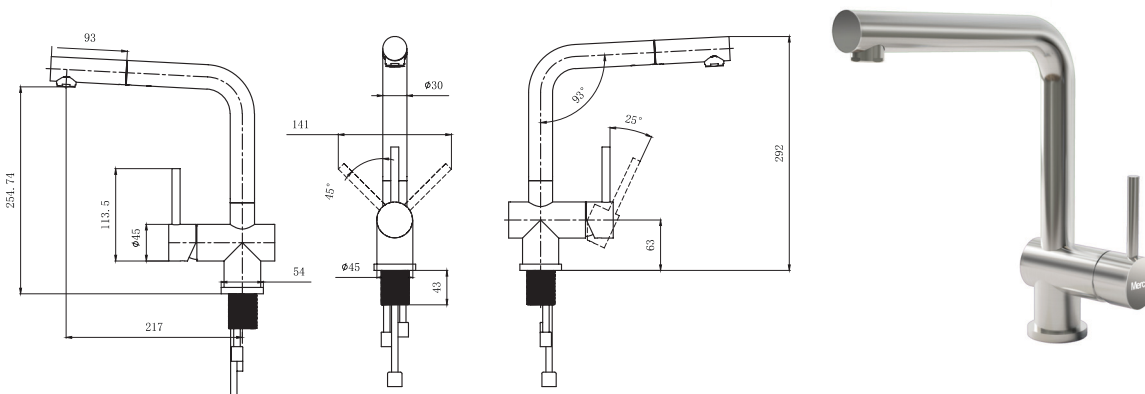

A sleek, stylish, L-Shape mixer. The elegant cylindrical form reflects modern design trends and is manufactured to the highest quality standards.

The Mercer AM041 is made from a robust stainless steel providing a stable and hygienic surface.

SPECIFICATIONS

Code: AM041

Type: Pullout

Max Pressure: 500 kPa (5 bar)

Min Pressure: 50 kPa (.5 bar)

Flow Rate: 5.0 l/min

Material: Stainless steel

Finish: Brushed

WELS star rating: 6

Installation: Mains Pressure Only

FEATURES

Kerox ceramic cartridge 35mm

360° swivel spout

45° lever movement both ways

Anti lime scale aerator

Cut out Ø35mm

Fits up to 40mm thick bench

5-year warranty (2-years on cartridge)

Associated Products

Lotion Dispenser - Stainless
AL041

Folding Mat - Stainless
AR053

Colander - Stainless
AC401

Draining Tray - Stainless
AT021