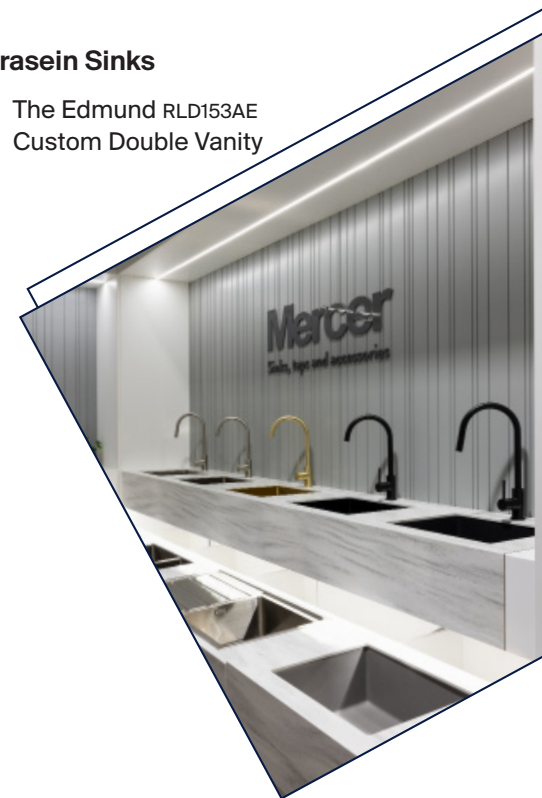

Mercer Sinks

- Ravenna Butler Sink RB150
- Pressato Single Bowl PR130
- Pressato Bowl & 1/4 PR210R
- Hartford Single Bowl DV103
- Lincoln Bowl & 1/4 DV205R
- Aurora Single Bowl Brass AA503
- Aurora Single Bowl Black AA505
- Duro Granite Single Bowl DG130U-B
- Duro Granite Single Bowl DG130U-C

Mercer Accessories

- Lotion Dispenser Brass AL045
- Folding Matt Black AR051
- Food Board AF143

Mercer Taps

Mercer Gooseneck Mixers:

- Stainless AM021
- Gunmetal AM023
- Black AM022
- Copper AM025
- Brass AM027

Mercer Gooseneck Pullout Mixers:

- Stainless AM011
- Gunmetal AM013
- Black AM012
- Copper AM015
- Brass AM017

Durasein Drawers

- Bianca Sabbia PAW054
- Boardwalk PAW015
- Chill Out PM4999
- Clay PM4836
- Colorado PM4863
- Duostone PM4529
- Edelwise PM514
- Ever After PM181
- Full Moon PM138
- Galaxy PAW022
- Glacier Ice PM4020
- Knight White PAW001
- Luna PAW051
- Obsidian TS050
- Polar White PM201
- Royal PM013
- Sandalwood PM4462
- Sandstone PAW141
- Shadow Grey PM4652
- Silver Falls PM4768
- Victoria Falls PAW016
- Weathered Wood PAW009
- Whiteout PM4049
- Winter Woods PM5000

Durasein Benchtops and cabinetry

- Luna PAW051
- Obsidian TS050
- Knight White PAW001
- Ever After PM181
- Polar White PM201
- Royal PM013

Durasein Sinks

- The Edmund RLD153AE
- Custom Double Vanity

Samples can be ordered online from durasein.co.nz