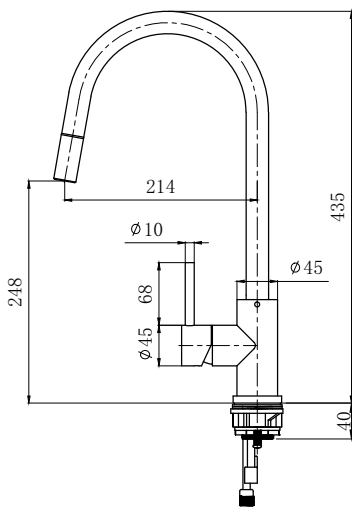

SPECIFICATIONS

Code: AM017

Type: Single control

Max Pressure: 500 kPa (5 bar)

Min Pressure: 50 kPa (.5 bar)

Flow Rate: 4.5 l/min

Material: Stainless steel

Finish: Brushed

WELS star rating: 6

Installation: Mains Pressure Only

FEATURES

Kerox ceramic cartridge

360° swivel spout

45° Lever movement both ways

Anti lime scale aerator

Cut out Ø35mm

Fits up to w40mm thick bench

5-year warranty (2-years on cartridge)

Associated Products

Lotion Dispenser - Brass
AL045

Folding Mat - Brass
AR059

Colander - Brass
AC405

Draining Tray - Brass
AT027

Waste Kit (No overflow)
- Brass AW427