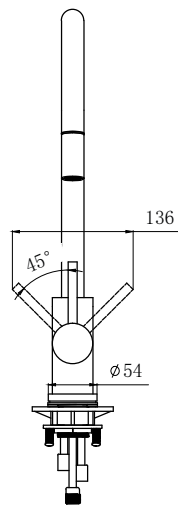

A sleek, stylish, gooseneck mixer. The elegant cylindrical form reflects modern design trends and is manufactured to the highest quality standards.

The Mercer AM017 is made from a robust stainless steel providing a stable and hygienic surface.

SPECIFICATIONS

Code: AM017

Type: Single control

Max Pressure: 500 kPa (5 bar)

Min Pressure: 50 kPa (.5 bar)

Flow Rate: 4.5 l/min

Material: Stainless steel

Finish: Brushed

WELS star rating: 6

Installation: Mains Pressure Only

FEATURES

Kerox ceramic cartridge

360° swivel spout

45° Lever movement both ways

Anti lime scale aerator

Cut out Ø35mm

Fits up to w40mm thick bench

5-year warranty (2-years on cartridge)

Associated Products

Lotion Dispenser - Brass
AL045

Folding Mat - Brass
AR059

Colander - Brass
AC405

Draining Tray - Brass
AT027

Waste Kit (No overflow)
- Brass AW427