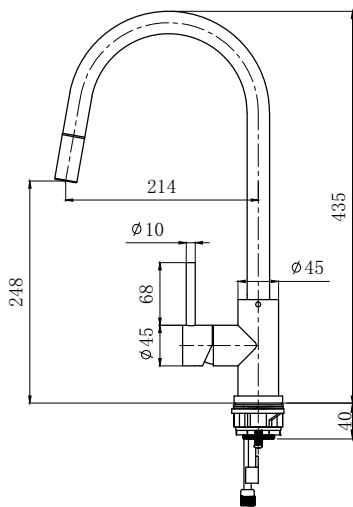

SPECIFICATIONS

Code: AM015

Type: Single control

Max Pressure: 500 kPa (5 bar)

Min Pressure: 50 kPa (.5 bar)

Flow Rate: 4.5 l/min

Material: Stainless steel

Finish: Brushed

WELS star rating: 6

Installation: Mains Pressure Only

FEATURES

Kerox ceramic cartridge

360° swivel spout

45° Lever movement both ways

Anti lime scale aerator

Cut out Ø35mm

Fits up to 40mm thick bench

5-year warranty (2-years on cartridge)

Associated Products

Lotion Dispenser - Copper
AL047

Folding Mat - Copper
AR057

Colander - Copper
AC403

Draining Tray - Copper
AT025

Waste Kit (No overflow)
- Copper AW425