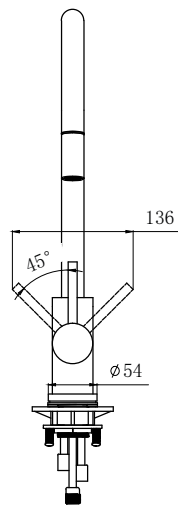

A sleek, stylish, gooseneck mixer. The elegant cylindrical form reflects modern design trends and is manufactured to the highest quality standards.

The Mercer AM015 is made from a robust stainless steel providing a stable and hygienic surface.

SPECIFICATIONS

Code: AM015

Type: Single control

Max Pressure: 500 kPa (5 bar)

Min Pressure: 50 kPa (.5 bar)

Flow Rate: 4.5 l/min

Material: Stainless steel

Finish: Brushed

WELS star rating: 6

Installation: Mains Pressure Only

FEATURES

Kerox ceramic cartridge

360° swivel spout

45° Lever movement both ways

Anti lime scale aerator

Cut out Ø35mm

Fits up to 40mm thick bench

5-year warranty (2-years on cartridge)

Associated Products

Lotion Dispenser - Copper
AL047

Folding Mat - Copper
AR057

Colander - Copper
AC403

Draining Tray - Copper
AT025

Waste Kit (No overflow)
- Copper AW425