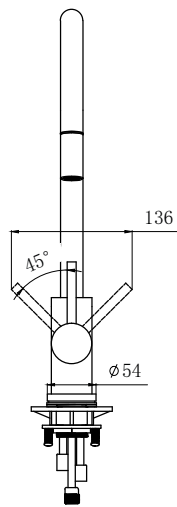

A sleek, stylish, gooseneck mixer. The elegant cylindrical form reflects modern design trends and is manufactured to the highest quality standards.

The Mercer AM013 is made from a robust stainless steel providing a stable and hygienic surface.

### SPECIFICATIONS

**Code:** AM013

**Type:** Single control

**Max Pressure:** 500 kPa (5 bar)

**Min Pressure:** 50 kPa (.5 bar)

**Flow Rate:** 4.5 l/min

**Material:** Stainless steel

**Finish:** Brushed

**WELS star rating:** 6

**Installation:** Mains Pressure Only

### FEATURES

Kerox ceramic cartridge

360° swivel spout

45° Lever movement both ways

Anti lime scale aerator

Cut out Ø35mm

Fits up to 40mm thick bench

5-year warranty (2-years on cartridge)