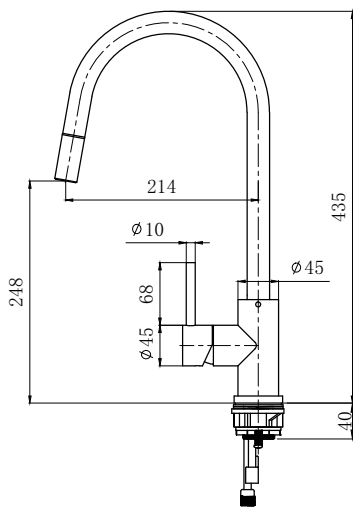

### SPECIFICATIONS

**Code:** AM013

**Type:** Single control

**Max Pressure:** 500 kPa (5 bar)

**Min Pressure:** 50 kPa (.5 bar)

**Flow Rate:** 4.5 l/min

**Material:** Stainless steel

**Finish:** Brushed

**WELS star rating:** 6

**Installation:** Mains Pressure Only

### FEATURES

Kerox ceramic cartridge

360° swivel spout

45° Lever movement both ways

Anti lime scale aerator

Cut out Ø35mm

Fits up to 40mm thick bench

5-year warranty (2-years on cartridge)