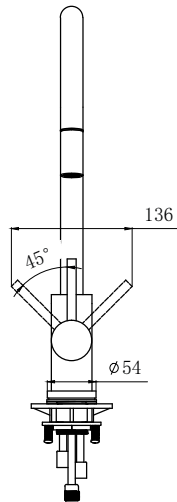

A sleek, stylish, gooseneck mixer. The elegant cylindrical form reflects modern design trends and is manufactured to the highest quality standards.

The Mercer AM012 is made from a robust stainless steel providing a stable and hygienic surface.

SPECIFICATIONS

Code: AM012

Type: Single control

Max Pressure: 500 kPa (5 bar)

Min Pressure: 50 kPa (.5 bar)

Flow Rate: 4.5 l/min

Material: Stainless steel

Finish: Brushed

WELS star rating: 6

Installation: Mains Pressure Only

FEATURES

Kerox ceramic cartridge

360° swivel spout

45° Lever movement both ways

Anti lime scale aerator

Cut out Ø35mm

Fits up to 40mm thick bench

5-year warranty (2-years on cartridge)

Associated Products

Lotion Dispenser - Black
AL049

Folding Mat - Black
AR051

Colander - Black
AC409

Draining Tray - Black
AT029

Waste Kit (No overflow)
- Black AW429