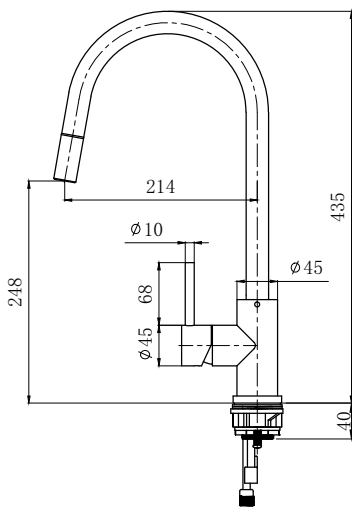

SPECIFICATIONS

Code: AM012

Type: Single control

Max Pressure: 500 kPa (5 bar)

Min Pressure: 50 kPa (.5 bar)

Flow Rate: 4.5 l/min

Material: Stainless steel

Finish: Brushed

WELS star rating: 6

Installation: Mains Pressure Only

FEATURES

Kerox ceramic cartridge

360° swivel spout

45° Lever movement both ways

Anti lime scale aerator

Cut out Ø35mm

Fits up to 40mm thick bench

5-year warranty (2-years on cartridge)

Associated Products

Lotion Dispenser - Black
AL049

Folding Mat - Black
AR051

Colander - Black
AC409

Draining Tray - Black
AT029

Waste Kit (No overflow)
- Black AW429