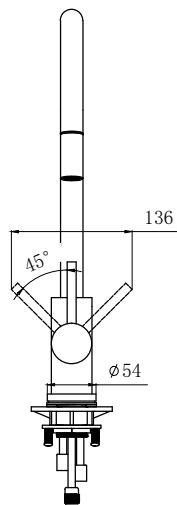

A sleek, stylish, gooseneck mixer. The elegant cylindrical form reflects modern design trends and is manufactured to the highest quality standards.

The Mercer AM011 is made from a robust stainless steel providing a stable and hygienic surface.

SPECIFICATIONS

- Code:** AM011
- Type:** Single control
- Max Pressure:** 500 kPa (5 bar)
- Min Pressure:** 50 kPa (.5 bar)
- Flow Rate:** 4.5 l/min
- Material:** Stainless steel
- Finish:** Brushed
- WELS star rating:** 6
- Installation:** Mains Pressure Only

FEATURES

- Kerox ceramic cartridge
- 360° swivel spout
- 45° Lever movement both ways
- Anti lime scale aerator
- Cut out Ø35mm
- Fits up to 40mm thick bench
- 5-year warranty (2-years on cartridge)

Associated Products