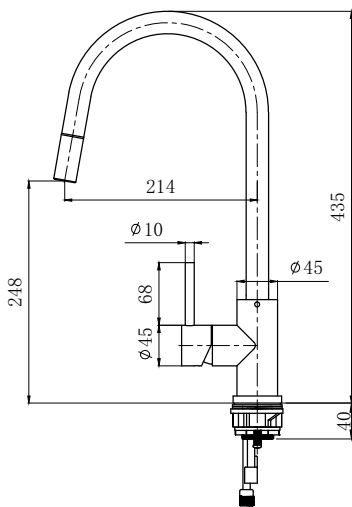

A sleek, stylish, gooseneck mixer. The elegant cylindrical form reflects modern design trends and is manufactured to the highest quality standards.

The Mercer AM011 is made from a robust stainless steel providing a stable and hygienic surface.

SPECIFICATIONS

- Code:** AM011
- Type:** Single control
- Max Pressure:** 500 kPa (5 bar)
- Min Pressure:** 50 kPa (.5 bar)
- Flow Rate:** 4.5 l/min
- Material:** Stainless steel
- Finish:** Brushed
- WELS star rating:** 6
- Installation:** Mains Pressure Only

FEATURES

- Kerox ceramic cartridge
- 360° swivel spout
- 45° Lever movement both ways
- Anti lime scale aerator
- Cut out Ø35mm
- Fits up to 40mm thick bench
- 5-year warranty (2-years on cartridge)

Associated Products