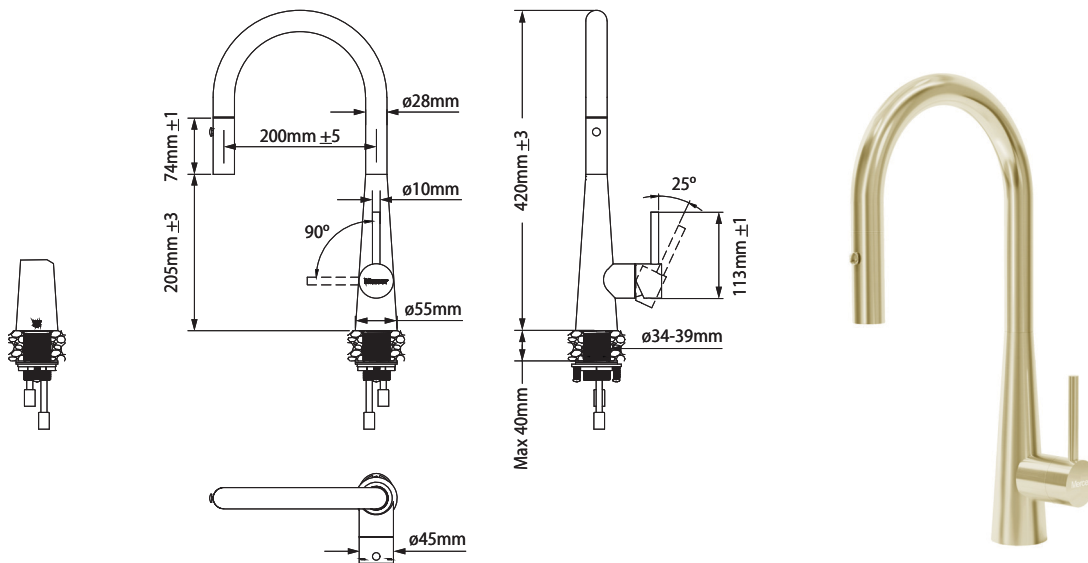

A sleek, stylish, gooseneck mixer. The elegant cylindrical form reflects modern design trends and is manufactured to the highest quality standards.

The Mercer AM097 is made from a robust stainless steel providing a stable and hygienic surface.

### SPECIFICATIONS

**Code:** AM097

**Type:** Pullout

**Max Pressure:** 500 kPa (5 bar)

**Min Pressure:** 50 kPa (.5 bar)

**Flow Rate:** TBA

**Material:** Stainless steel

**Finish:** Brushed

**WELS star rating:** TBA

**Installation:** Mains Pressure Only

### FEATURES

Kerox ceramic cartridge 35mm

360° swivel spout

90° Lever movement forward

Anti lime scale aerator

Cut out Ø35mm

Fits up to 40mm thick bench

5-year warranty (2-years on cartridge)