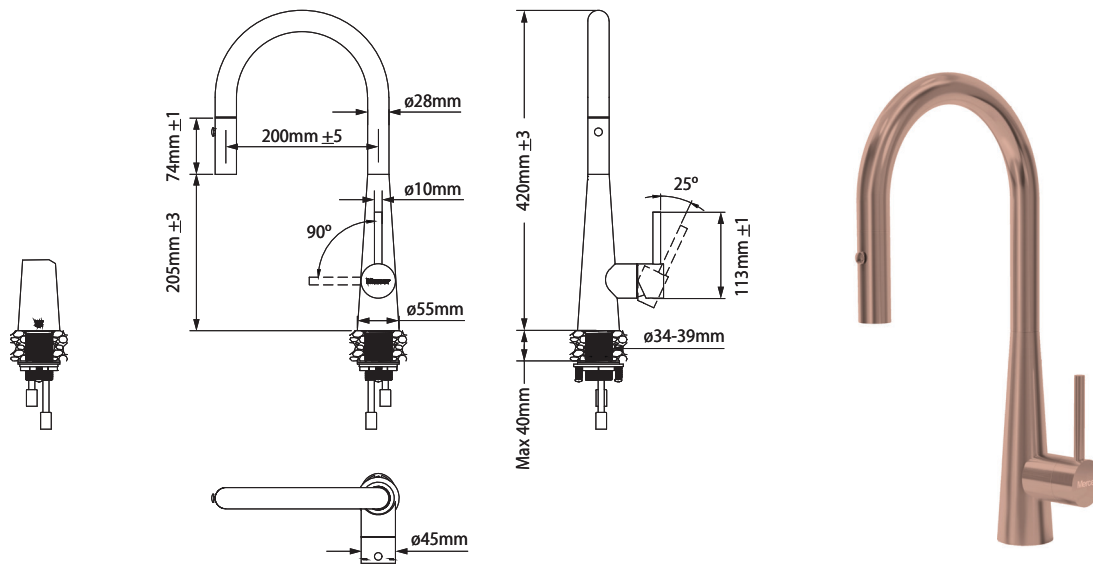

A sleek, stylish, gooseneck mixer. The elegant cylindrical form reflects modern design trends and is manufactured to the highest quality standards.

The Mercer AM095 is made from a robust stainless steel providing a stable and hygienic surface.

SPECIFICATIONS

Code: AM095

Type: Pullout

Max Pressure: 500 kPa (5 bar)

Min Pressure: 50 kPa (.5 bar)

Flow Rate: TBA

Material: Stainless steel

Finish: Brushed

WELS star rating: TBA

Installation: Mains Pressure Only

FEATURES

Kerox ceramic cartridge 35mm

360° swivel spout

90° Lever movement forward

Anti lime scale aerator

Cut out Ø35mm

Fits up to 40mm thick bench

5-year warranty (2-years on cartridge)

Associated Products

Lotion Dispenser - Copper
AL047

Folding Mat - Copper
AR057

Colander - Copper
AC403

Draining Tray - Copper
AT025

Waste Kit (No overflow)
- Copper AW425