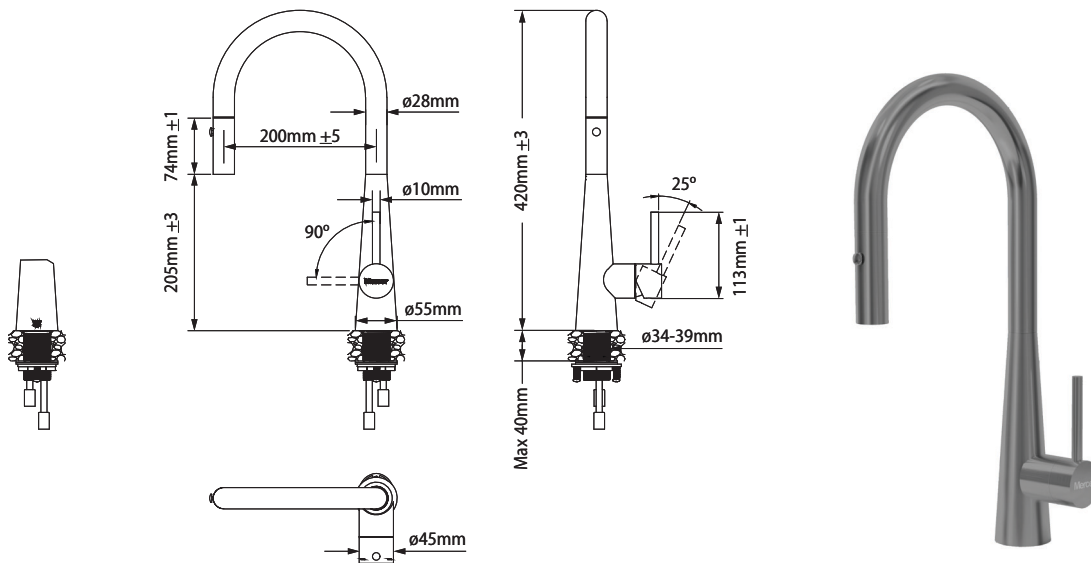

A sleek, stylish, gooseneck mixer. The elegant cylindrical form reflects modern design trends and is manufactured to the highest quality standards.

The Mercer AM093 is made from a robust stainless steel providing a stable and hygienic surface.

SPECIFICATIONS	FEATURES
<b>Code:</b> AM093	Kerox ceramic cartridge 35mm
<b>Type:</b> Pullout	360° swivel spout
<b>Max Pressure:</b> 500 kPa (5 bar)	90° Lever movement forward
<b>Min Pressure:</b> 50 kPa (.5 bar)	Anti lime scale aerator
<b>Flow Rate:</b> TBA	Cut out Ø35mm
<b>Material:</b> Stainless steel	Fits up to 40mm thick bench
<b>Finish:</b> Brushed	5-year warranty (2-years on cartridge)
<b>WELS star rating:</b> TBA	
<b>Installation:</b> Mains Pressure Only	