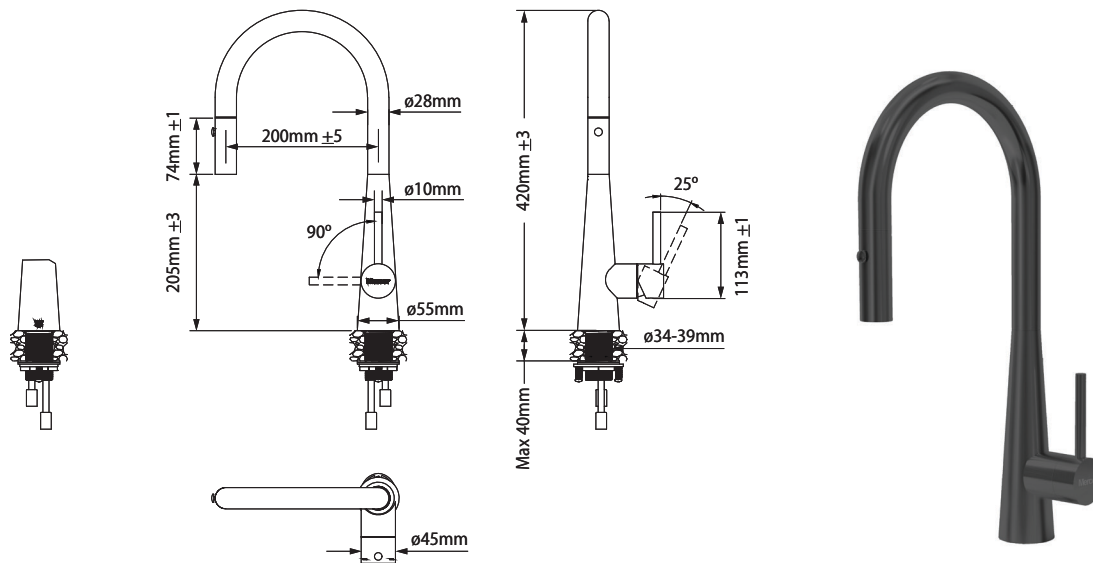

A sleek, stylish, gooseneck mixer. The elegant cylindrical form reflects modern design trends and is manufactured to the highest quality standards.

The Mercer AM092 is made from a robust stainless steel providing a stable and hygienic surface.

SPECIFICATIONS

Code: AM092
Type: Pullout
Max Pressure: 500 kPa (5 bar)
Min Pressure: 50 kPa (.5 bar)
Flow Rate: TBA
Material: Stainless steel
Finish: Brushed
WELS star rating: TBA
Installation: Mains Pressure Only

FEATURES

Kerox ceramic cartridge 35mm
360° swivel spout
90° Lever movement forward
Anti lime scale aerator
Cut out Ø35mm
Fits up to 40mm thick bench
5-year warranty (2-years on cartridge)

Associated Products