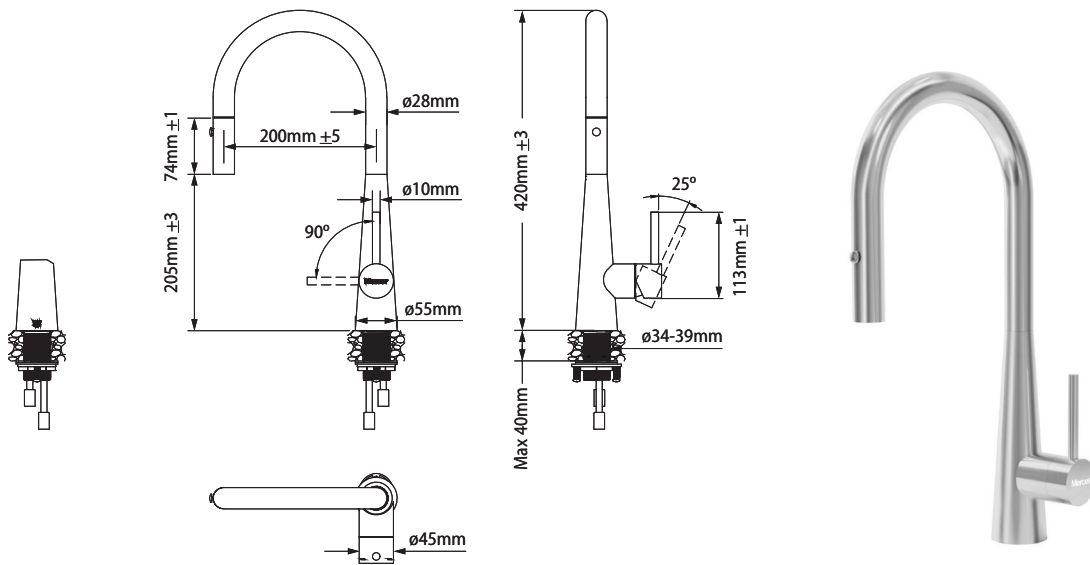

A sleek, stylish, gooseneck mixer. The elegant cylindrical form reflects modern design trends and is manufactured to the highest quality standards.

The Mercer AM091 is made from a robust stainless steel providing a stable and hygienic surface.

### SPECIFICATIONS

<b>Code:</b> AM091
<b>Type:</b> Pullout
<b>Max Pressure:</b> 500 kPa (5 bar)
<b>Min Pressure:</b> 50 kPa (.5 bar)
<b>Flow Rate:</b> TBA
<b>Material:</b> Stainless steel
<b>Finish:</b> Brushed
<b>WELS star rating:</b> TBA
<b>Installation:</b> Mains Pressure Only

### FEATURES

Kerox ceramic cartridge 35mm
360° swivel spout
90° Lever movement forward
Anti lime scale aerator
Cut out Ø35mm
Fits up to 40mm thick bench
5-year warranty (2-years on cartridge)